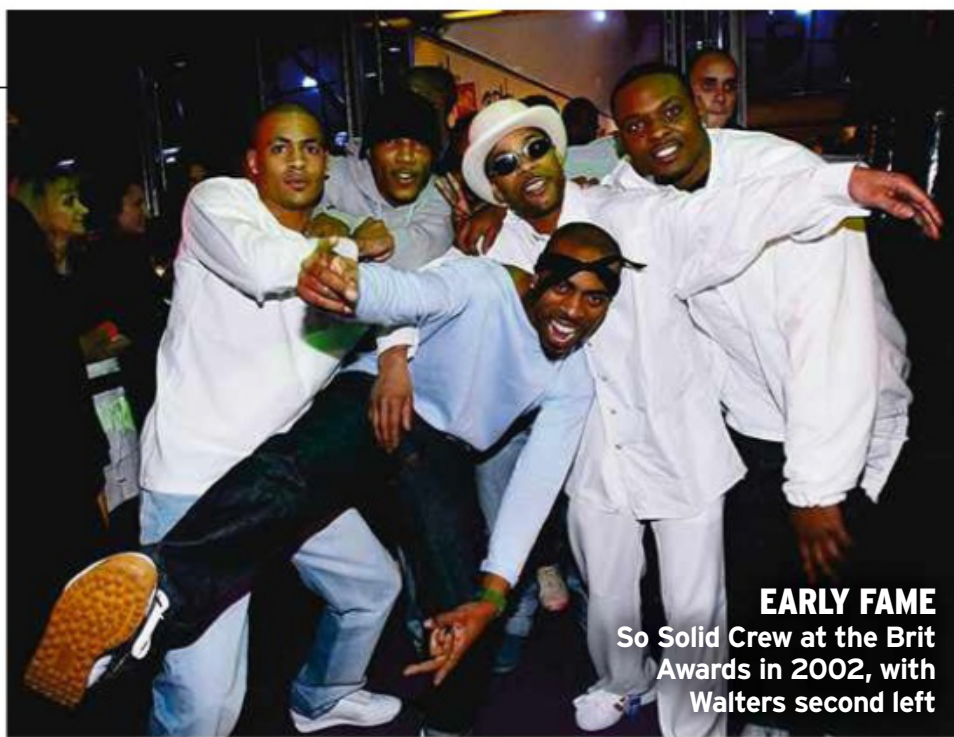

One night he went out drinking and woke up on a bus the next morning, having been robbed – even his shoes were gone – and without a clue of what had happened. Eventually he realised that he needed to get some help. First with one-on-one counselling and then group therapy for a year. “The depression was a lot to do with prison and lack of self-worth – not forgiving myself for the mistakes I had made,” he says. “I thought everyone held it against me.”

He’d gone to jail with a nest egg, but when he came out, due to poor management, there was nothing left. “I’d lost everything – I didn’t have finances or a home and no one wanted to work with me. Everyone had turned their back. “I was the ‘gun-toting gangster’, but deep down inside, I knew that I wasn’t that person, so to see every newspaper calling me that was pretty intense. I became a recluse and shut myself away.”

After a year, Walters was rescued by his manager, who somehow duped him into leaving the house – “in my pyjamas! No, I’m joking!” – to go to his office where he was presented with a script that had been written especially for him by Saul Dibb. This was 2004’s acclaimed film *Bullet Boy*, which “changed everything for me

EARLY FAME
So Solid Crew at the Brit Awards in 2002, with Walters second left

and reflected how I felt at the time”. The story mirrored his own, but with a different resolution, and ended with the hero being shot dead on the streets.

Since *Bullet Boy*, Walters has worked continuously, and in 2013 married fellow actor Danielle Isaie. But there have been a few occasions in which he has got into hot water. He was fined £600 for aggressively confronting a security guard in Aberdeen in 2014, having been wrongly accused of causing a disturbance at a restaurant. Another time, he was staying in a well-known

‘The best actors, the best musicians come with a lot of pain’

chain of hotels with his wife when security and front desk staff tried to prevent him, humiliatingly, from returning to their bedroom after they’d been smoking outside. Each time, the way Walters tells the events, it’s clear to me that he has been the victim of racial profiling.

But what’s notable about Walters is that he insists on taking the blame for his reactions, however unfair his treatment: “The one thing I know about myself is that I do sometimes have some anger management issues. I could have said what I wanted to say in a calm way, but I go from zero to 100 at times and I can see how that could be intimidating to people who don’t know the context.”

All that is behind him now. “I drink a lot less, but also I just feel like I’ve grown up. There was a moment

when I was so passionate about proving points but actually, at 38 years old with a mortgage and kids,” a husky laugh, “those things are insignificant now and I’ve got bigger fish to fry.”

He is now committed and determined to being the role model for his kids that he lacked himself. “If we look at my dad’s generation – their parents had just come from the Caribbean, the Windrush kids – they experienced a lot of racism and backlash for being here, and you find that most of them were in and out of

prison and did turn to drugs or alcoholism. They were our fathers. But now we should try and change the stereotype. And all the young black dads that I know are 100 per cent in their kids’ lives, trying to do as much as they can for them.”

He and his business partner, producer Najan Ward, set up their own film production company SLNda in 2017 and have the green light on a short film Walters is directing in the mould of those “kids’ movies from the 80s with a message, which I grew up on, like *The Goonies*.”

They also own Kingdom, a drama school in Bow, east London, set up by Ward seven years ago. Walters had been teaching classes there for five years and was asked if he would invest. The idea is to reach out to pupils from more challenging backgrounds and draw them in.

HIS A VERSATILE actor – as well as TV and film he has appeared on stage at the Royal Court and the National. I ask him to do the “Bond, James Bond” line and he gamely obliges. Since Idris Elba has declared he’s out of the running to play the next Bond, Walters should be practising, shouldn’t he? “I hope so.”