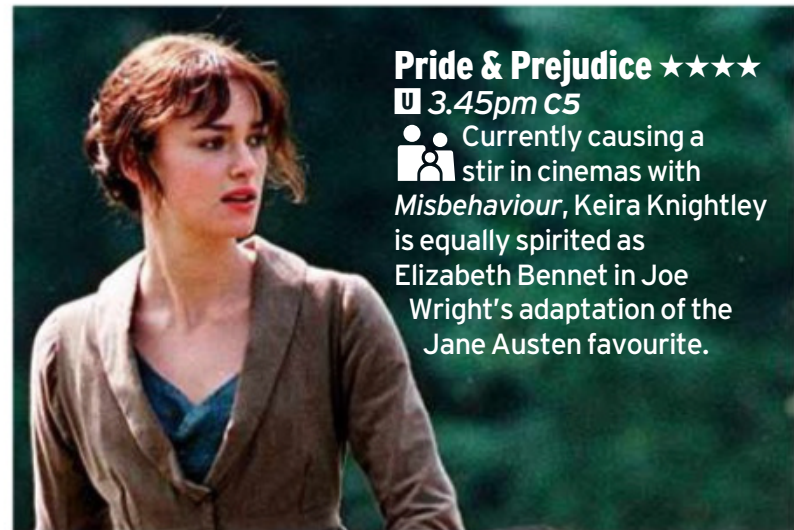

Film

A Quiet Place

★★★★★ 15 9.00pm **C4**
 John Krasinski and Emily Blunt must exist in total silence or fall prey to killer monsters in this tense and utterly terrifying horror.

Pride & Prejudice ★★★★★

3.45pm **C5**
 Currently causing a stir in cinemas with *Misbehaviour*, Keira Knightley is equally spirited as Elizabeth Bennet in Joe Wright’s adaptation of the Jane Austen favourite.